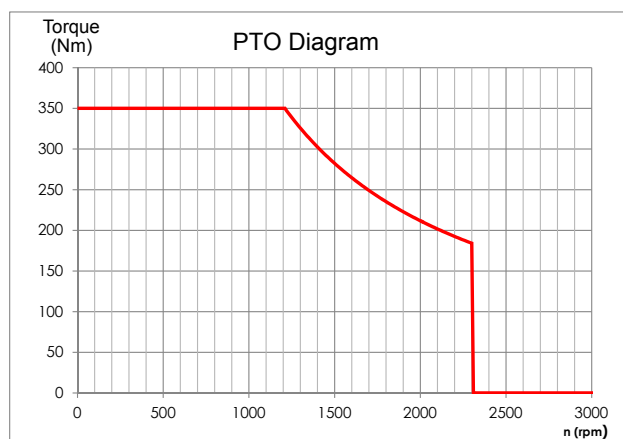

PTO for ISUZU gear boxes

We would like to inform you that it is now available a new pneumatic shift PTO for Isuzu transmission model MJT 7S.

The order code is: **072-095-00176**

Gearbox	Version	PTO ratio@1000 eng.rpm	Max torque	Mounting side	Output	Rotation	Mounting kit	Weight
		rpm	Nm					Kg
MJT 7S	17	1210	350	Left	Rear	Cw	154-003-04721	20